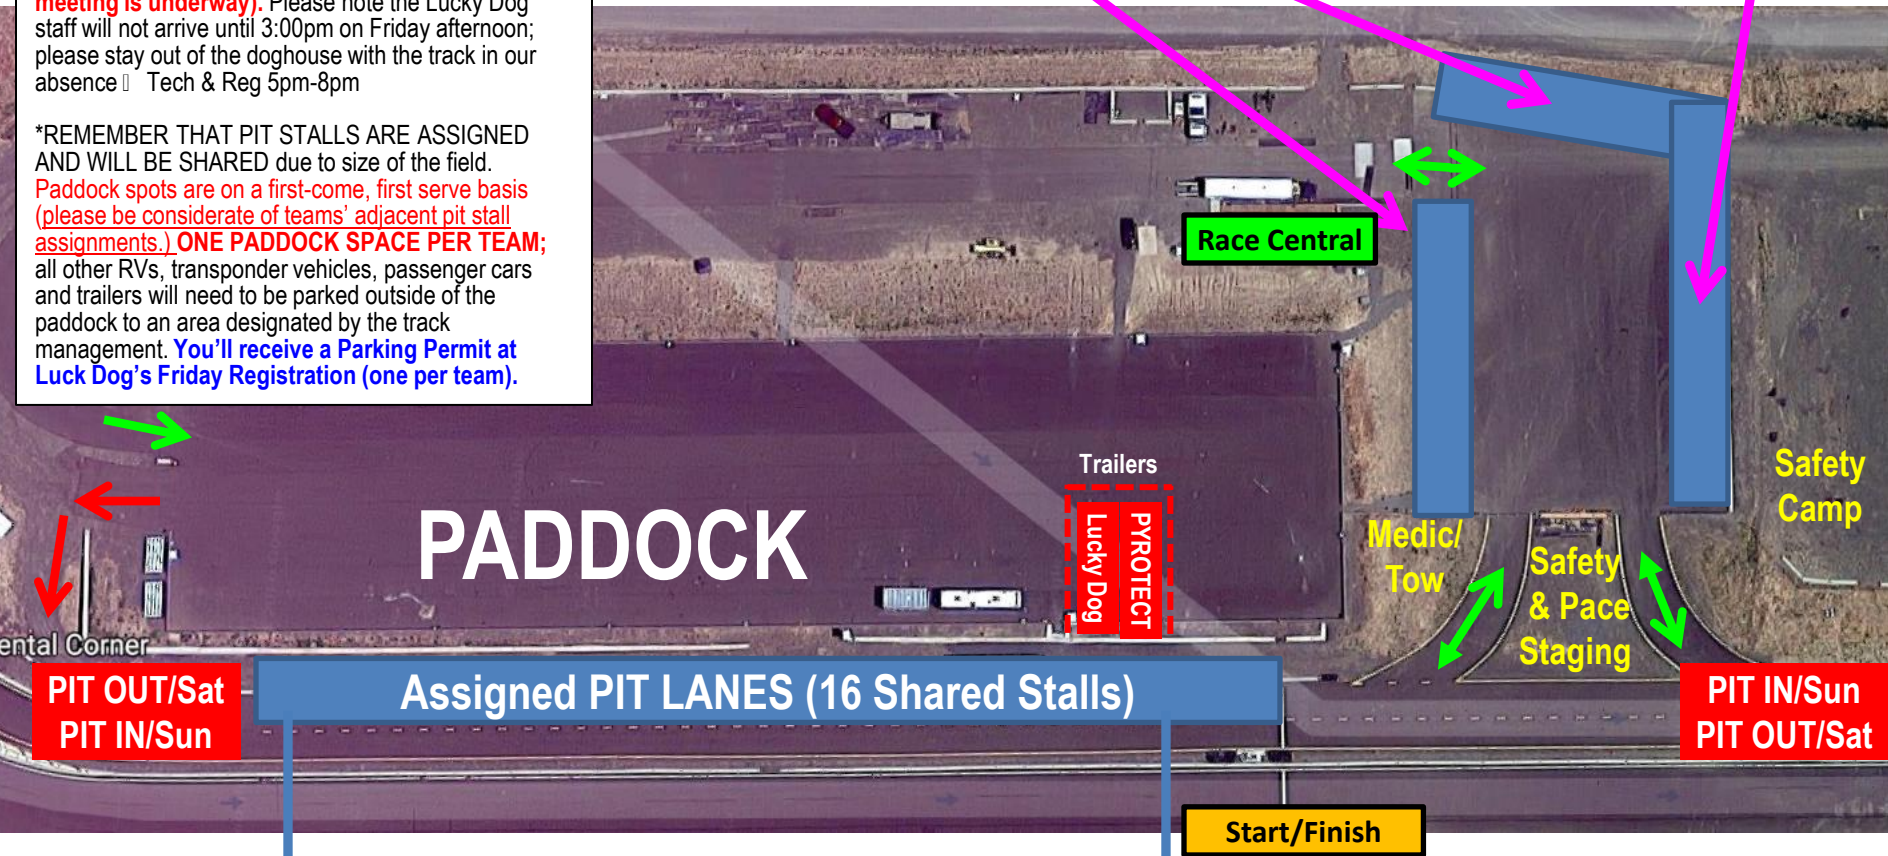

# Lucky Dog ORP Pit Lane Stall Assignments (Shared 24 ft stalls)

As 9/12/18

TRACK DAY TEAMS will also be allowed early access to the track on Thursday, Sept. 13th, up until 11:00pm. **All other teams (i.e., non-track day teams, are not allowed to enter the track until Friday morning, Sept. 14th after 8:30am (once the track day driver meeting is underway).** Please note the Lucky Dog staff will not arrive until 3:00pm on Friday afternoon; please stay out of the doghouse with the track in our absence ☐ Tech & Reg 5pm-8pm

\*REMEMBER THAT PIT STALLS ARE ASSIGNED AND WILL BE SHARED due to size of the field. Paddock spots are on a first-come, first serve basis (please be considerate of teams' adjacent pit stall assignments.) **ONE PADDOCK SPACE PER TEAM;** all other RVs, transponder vehicles, passenger cars and trailers will need to be parked outside of the paddock to an area designated by the track management. **You'll receive a Parking Permit at Luck Dog's Friday Registration (one per team).**

Pit Stall#	17	18	19	20	21
1 <sup>st</sup> Car	151	140	41	31	28
2 <sup>nd</sup> Car				29	

Pit Stall#	22	23	24	25
1 <sup>st</sup> Car	18	300	604	16
2 <sup>nd</sup> Car				

Pit Stall#	26	27	28	29	30	31
1 <sup>st</sup> Car	86	32	76	78	820	42
2 <sup>nd</sup> Car		48	922	357		

**TRACK DIRECTION RUNS:**  
 Saturday – Counter Clockwise  
 Sunday - Clockwise