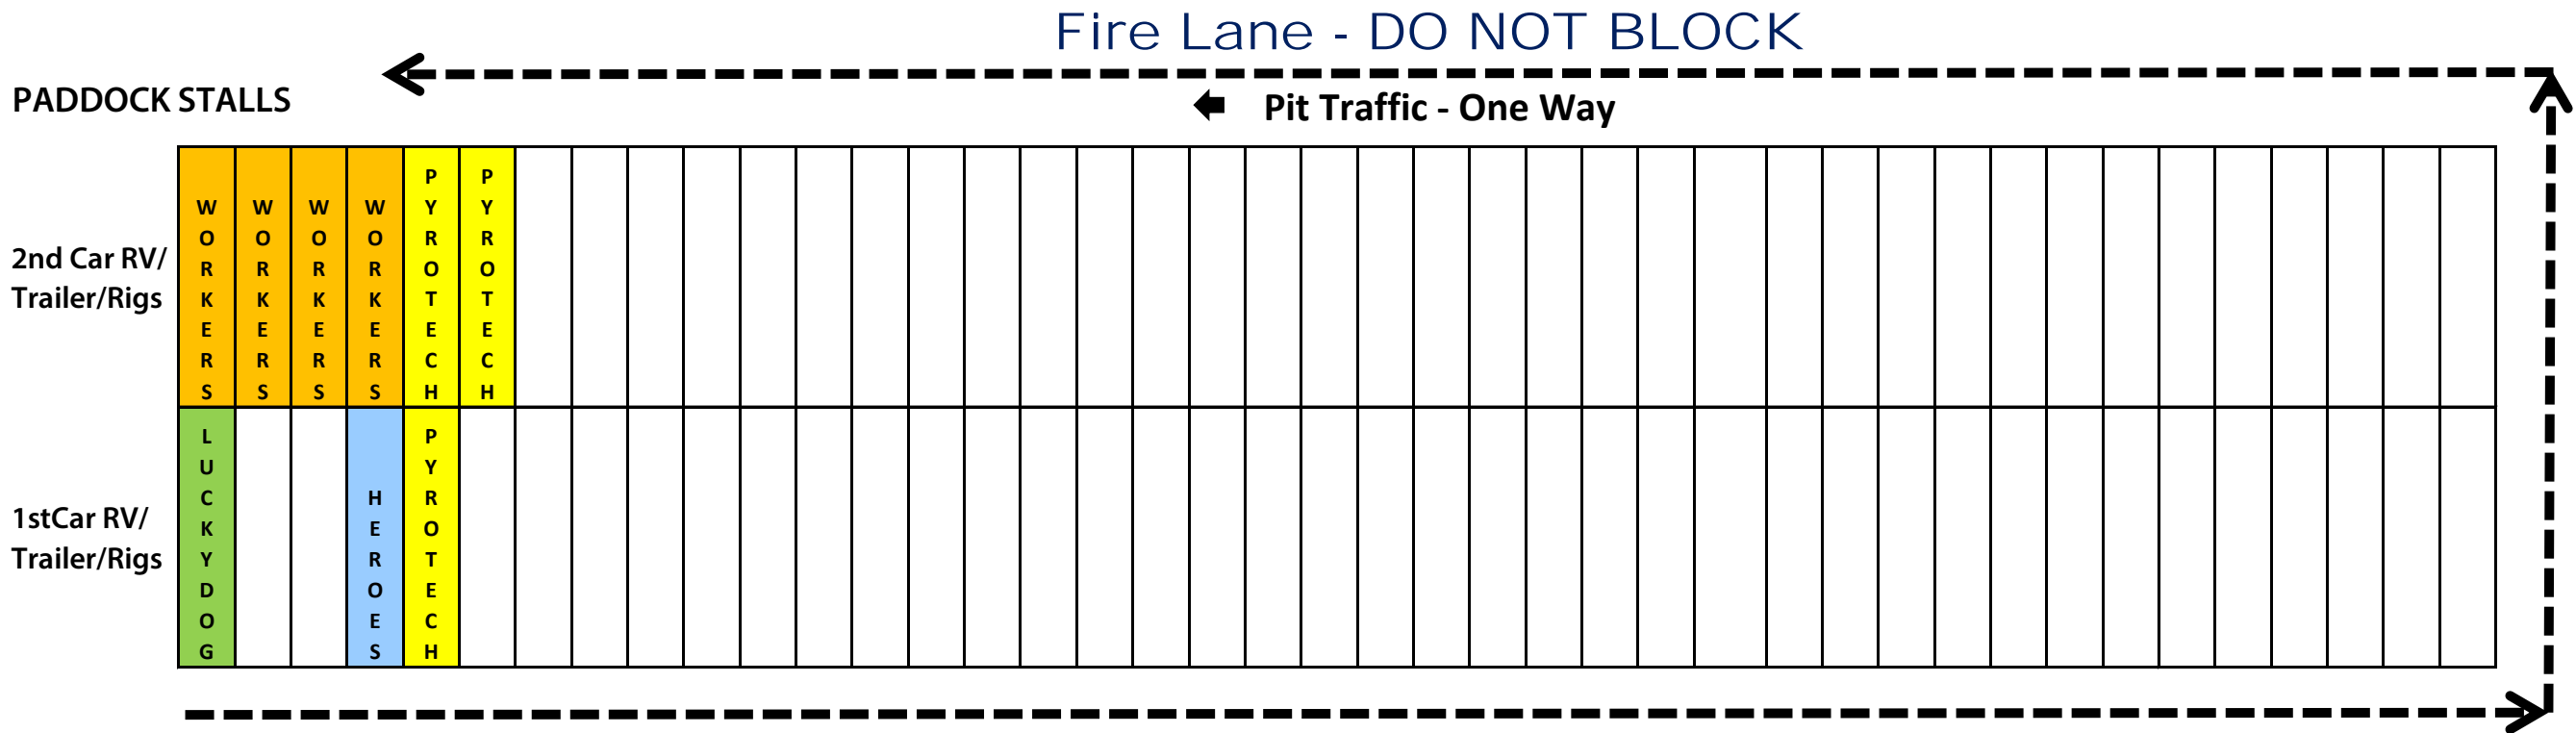

Lucky Dog PIR Oct. 27-28, 2018 GRID *(As of 10/22/18)*

Car #	Team	Make	Model	Pit Stall
4	ATA Racing	Mazda	Miata	19
5	START Projects	VW	Rabbit	1
11	Taco Ninja's	Honda	Accord	7
13	Race Invaders	Mazda	Miata	10
16	Son of Andre	Ford	Mustang	13
20	Joint Custody Racing I	Toyota	Supra	27
24	Blue Bayou	Nissan	240SX	22
28	SHO SHARK	Ford	SHO	20
31	Horny Toads Racing	Ford	Mustang	21
33	PNR33	Nissan	240sx	22
35	Giant Motorsport	BMW	325is	9
39	SMRT Racing	HONDA	CIVIC	24
41	3k racing	Ford	Mustang	29
42	Asphalt Mafia/ <i>SPRINT Only</i>	BMW	535i	31
45	The Honcheros	Honda	Civic	24
52	Rum Runners Racing	Honda	CRX	12
55	Team Pontiaxed/ <i>SPRINT Only</i>	Pontiac	Fiero GT	15
60	Team SLOVO	Volvo	240T	26
68	Bunny Boys	Mazda	Miata	18
70	Circle Jerks	Honda	Civic	35
71	In-Law Outlaws	Honda	Civic	16
72	Team Shiba	mazda	miata	19
76	BattleForged Heroes	Volkswagen	Jetta	4
77	77lucky	Bmw	325i	20
82	BDR Racing	Nissan	200SX	23
88	Backtothefinishline	Ford	Mustang	30
94	PROMotion	BMW	M3	34
96	Traveling Dingleberries	Honda	Civic	1
99	Eh! Team	Honda	CRXsi	25
140	A Million Little Fibers Racing	Chevrolet	Corvette	14
145	Pyroprotect Ghost Riders	Nissan	Maxima	5
148	Squirrels of Fury	VW	Jetta	25
152	Team WAR	BMW	330Ci	3
153	Miata Molesters	Mazda	Miata	18
172	Tire Dogs	Chevy	Camaro	36
185	Winning Bigly!!	Mazda	Miata	37
199	Screaming Chicken Racing	Pontiac	Trans Am	14

PIT LANE ASSIGNMENTS

****NO At-Track Changes***

Portland Int'l Raceway Oct. 27-28, 2018

Pit Traffic - One Way →

PIT LANE WALL

	1	2	3	4	5	6	7	8	9	10	11	12	13	14	15	16	17	18	19	20	21	22	23	24	25	26	27	28	29	30	31	32	33	34	35	36	37	38	39	40	41
Car #1		7	1		1	9		3		0	9		1	4	7	7											2	8				3	4			1	1	7	3	3	
	9	7	5	7	4	6	1	2	3	1	3	5	1	9	4	5	7	6		2	3	2	8	3	9	6	9	8	4	8	4	4	4	9	7	7	8	1	2	1	
	6	7	2	6	5	4	1	1	5	3	1	2	6	9	4	0	1	8	4	8	1	4	2	9	9	0	9	0	1	8	2	4	1	4	0	2	5	1	2	4	
Car #2							5							1			1			7					1	3															
	5						1							4	5	7	5	7	7	3	3		4	4	0	2															
							2							0	5	1	3	2	7	2	3		5	8	2	0															