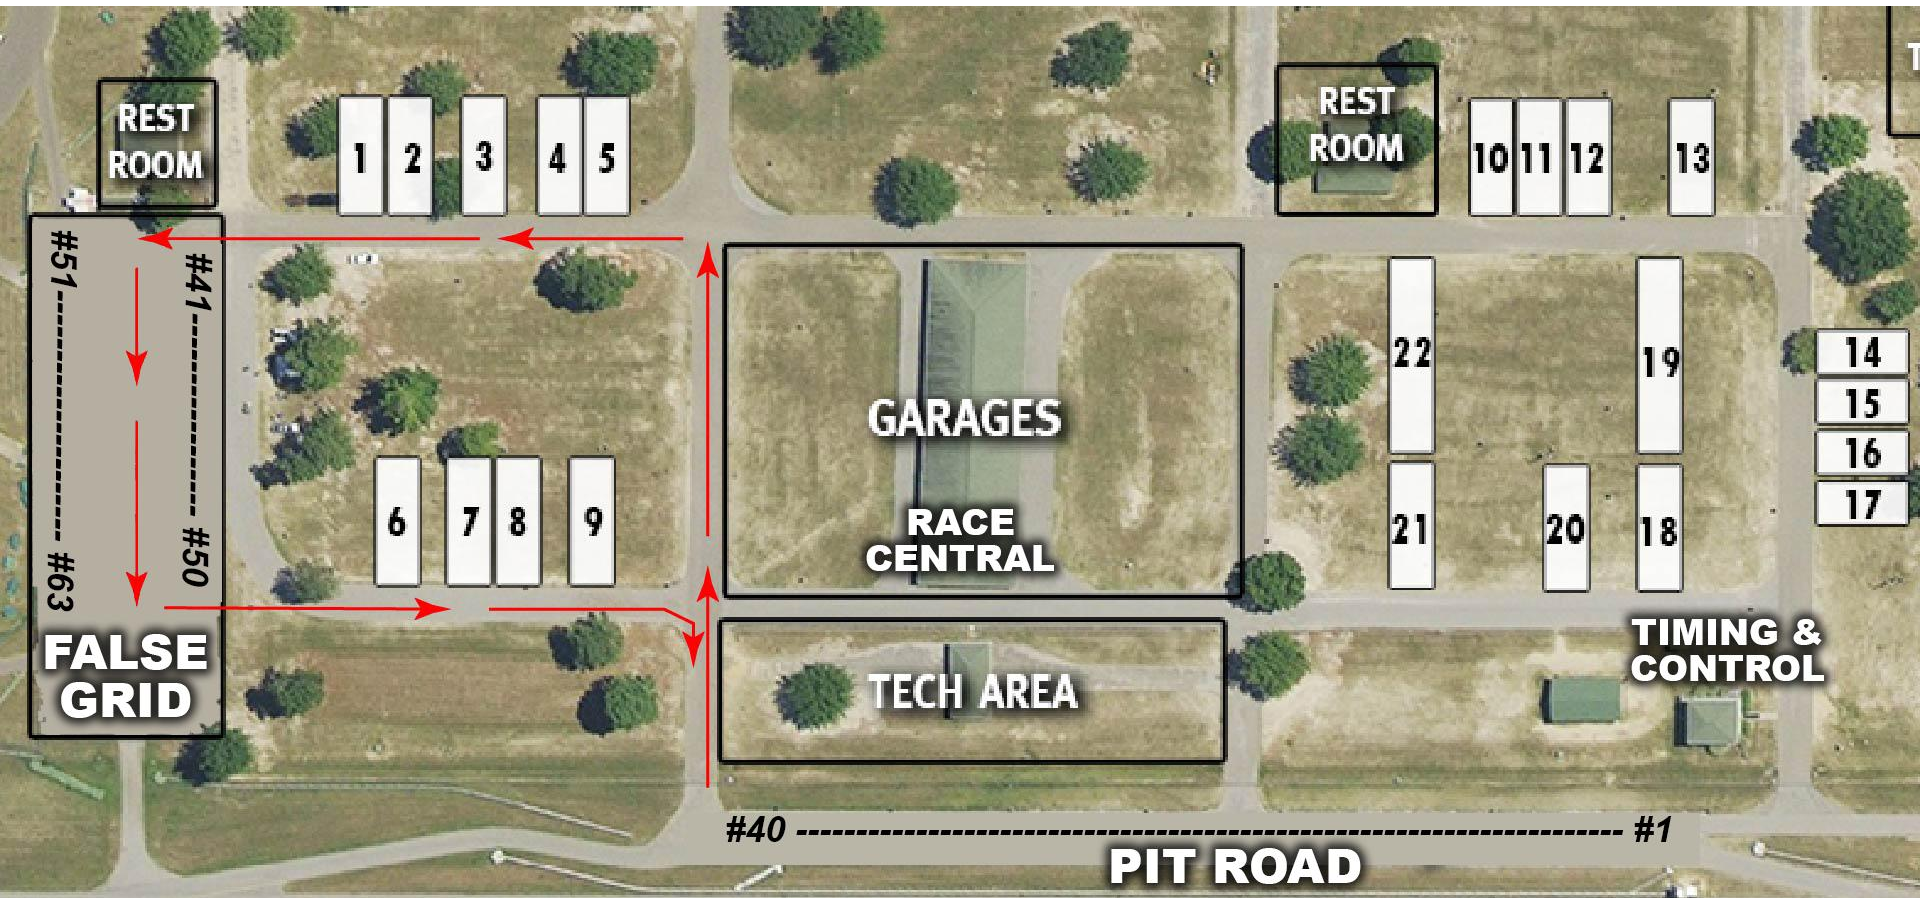

CAROLINA MOTORSPORTS PARK LUCKY DOG RACING LEAGUE SEPTEMBER 24-25, 2022 PIT LANE STALLS & TRAFFIC PATTERN

**UPDATE 9/18/2022: Pit Stalls on Pit Road & False Grid Traffic Pattern
Fueling Pit Stops (and mandatory 2 hour stops) Extended to 7 Minutes**

LUCKY DOG CMP GRID & PIT STALL ASSIGNMENTS - BY CAR NUMBER As of 9/20/022

Car #	Team Name	Make	Model	Year	Pit Stall #
1	Cheap Thrills KY Racing	Cadillac	STS	2005	43
2	The Terrible Turdcels	Toyota	Tercel	1993	42
05	Trinity MotorSports Racing	Mazda	Miata	1999	13
09	Another Race Team	Mazda	Miata	1994	14
011	Irritable Dad Syndrome	Mazda	Miata	1994	15
12	Grassroots Motorsports	Mazda	Miata	1996	12
17	Go Fast Pony	Ford	Mustang	2000	22
24	Bad Boys Towing	Dodge	Charger	2009	35
27	Team Nein Blinker	BMW	528	1998	27
43	Flyin' Critters	Ford	Mustang	2005	5
50	Team Tortoise	Toyota	Celica	1984	34
66	Unreal	Porsche	Boxster	1999	7
67	LAPS OF HONOR	FORD	MUSTANG	1967	59
84	LAPS OF HONOR	FORD	MUSTANG	1984	60
93	Honda Challenged	Honda	Civic	1993	9
108	WOFTAM	BMW	325i	1995	28
116	Ball & Chain Racing	Volkswag	Jetta	2004	37
117	Buzzed Viking	Lexus	SC400	1994	55
121	Average Joe's	Mazda	Miata	2006	16
132	Dirty AIR	Honda	CRX	1988	11
138	Turtle Tuned Racing	Mazda	Miata	2000	17
144	Ghent Racing	BMW	540i	2000	1
170	Squirtin Corona's	MERCEDE	SLK	1998	54
185	SuperZeroes	Honda	Civic	1996	31
193	Gray Hare Racing	BMW	325i	1988	47
203	Wild Earp Racing	Ford	Mustang	1996	23
213	IVC Racing	Ford	Mustang	1998	24
222	Ghent Racing	Nissan	350Z	2004	2
232	Crash Management	Dodge	Stratus	2001	36
238	3G racing	Volvo	245	1988	39
248	Atlas Welding	Mazda	RX8	2004	33