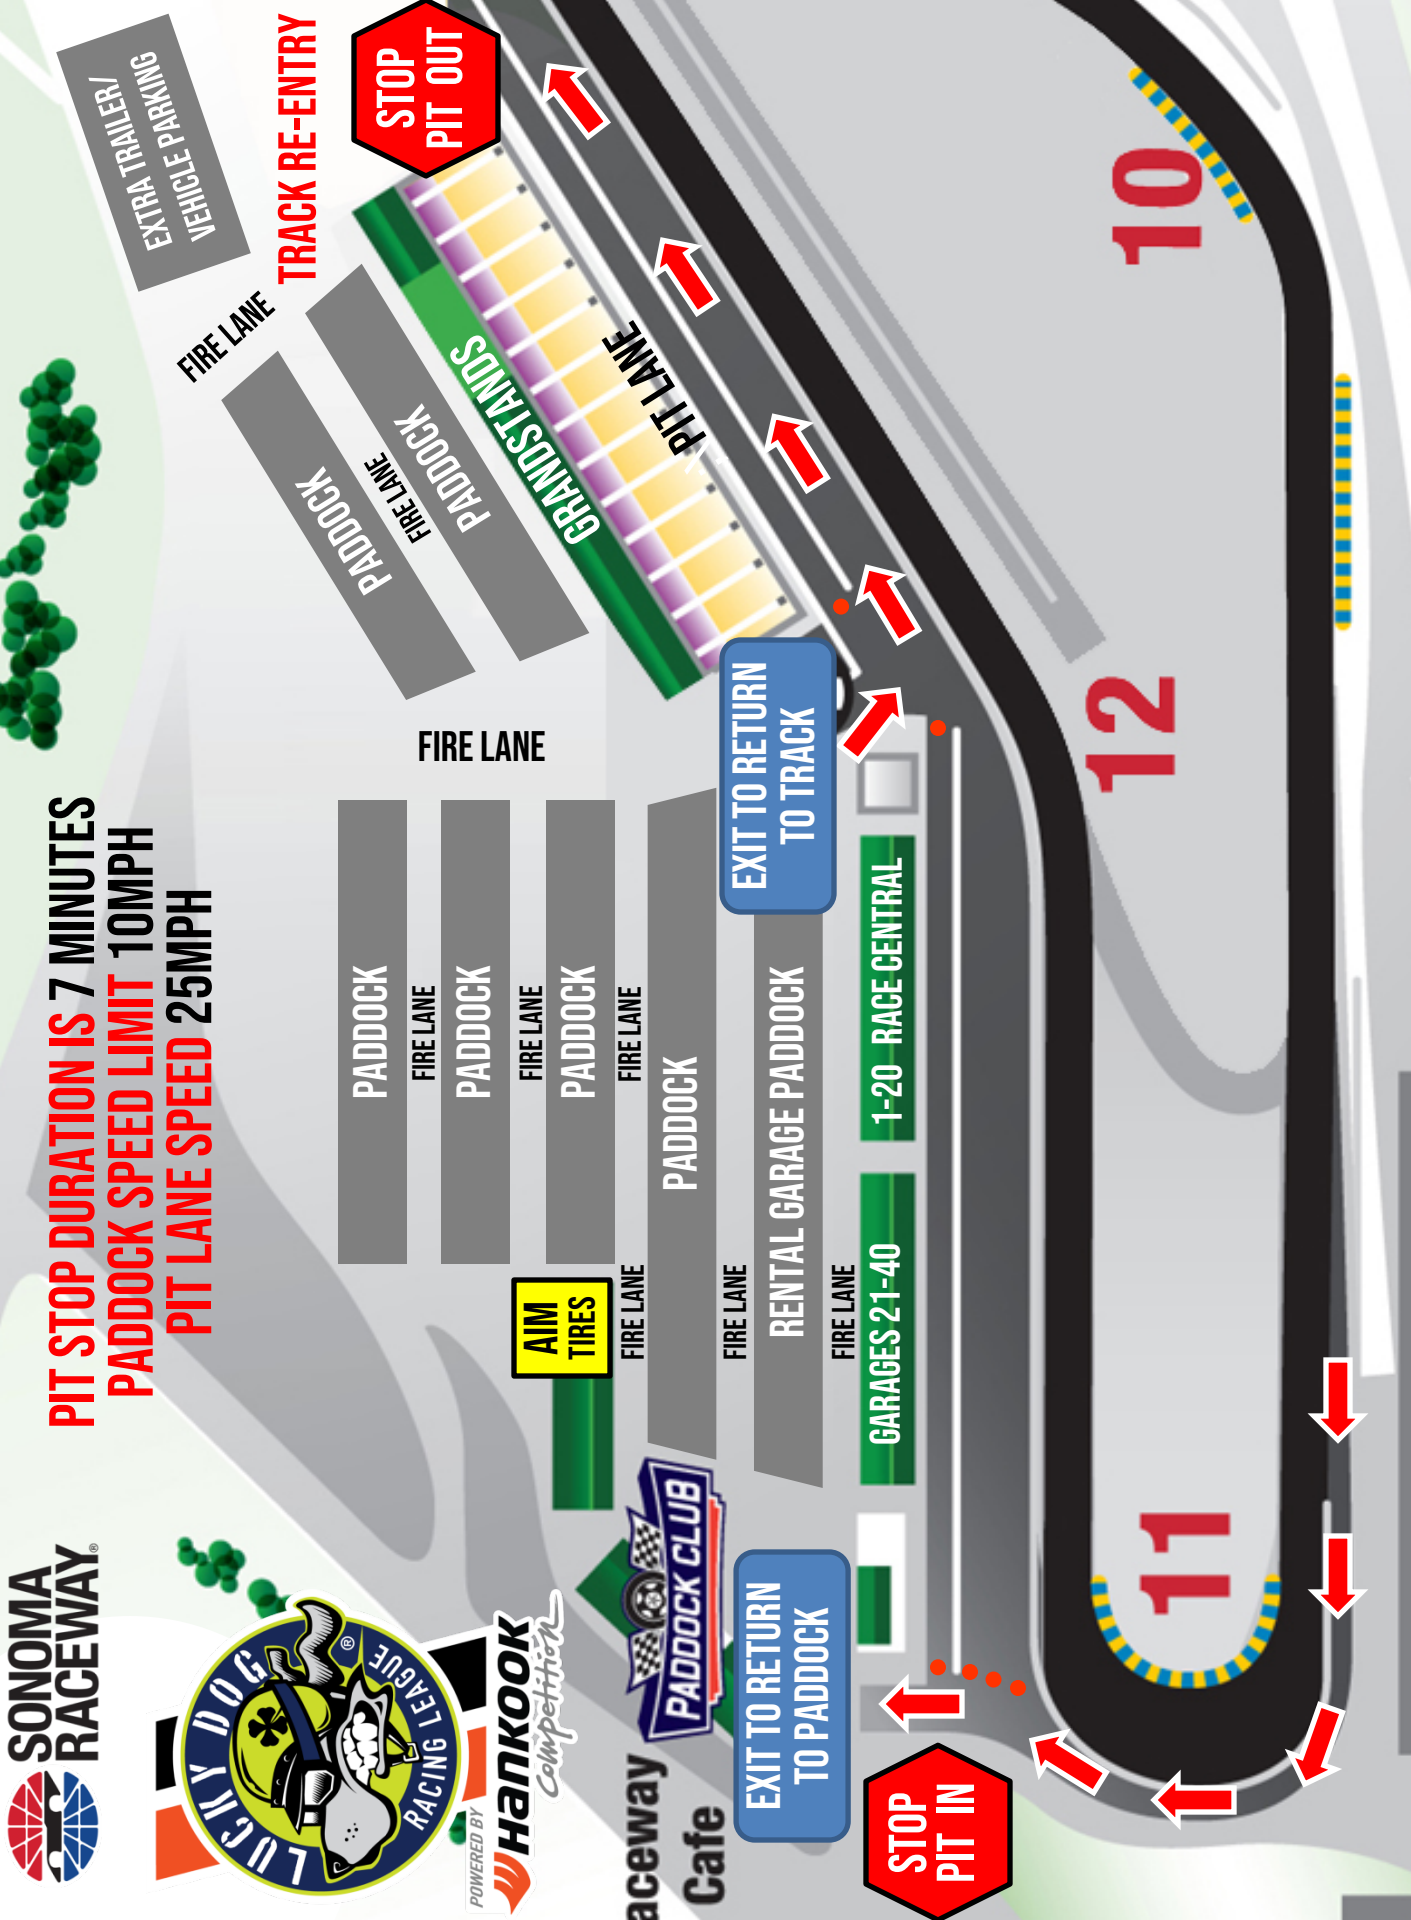

**PIT STOP DURATION IS 7 MINUTES**  
**PADDOCK SPEED LIMIT 10MPH**  
**PIT LANE SPEED 25MPH**

# SONOMA LUCKY DOG OVERALL PADDOCK LAYOUT

UNASSIGNED PADDOCK SPACES

FIRE LANE

UNASSIGNED PADDOCK SPACES

FIRE LANE

39	37	35	33	31	29	27	22	23	21	
PADDOCK SPACES							FOR GARAGES ONLY			
40	38	36	34	32	30	28	26	24	22	

# SONOMA LUCKY DOG RENTAL GARAGE ASSIGNMENTS FEB. 16-19, 2023

**FIRE LANE**

**FIRE LANE**

39	37	35	33	31	29	27	22	23	21
Paddock Spaces by Garage #									
FOR GARAGES ONLY									
40	38	36	34	32	30	28	26	24	22

19	17	15	13	11	9	7	LUCKY DOG TRAILER
Paddock Spaces by Garage #							LUCKY DOG TRAILER
FOR GARAGES ONLY							LUCKY DOG TRAILER
20	18	16	14	12	10	8	

**FIRE LANE**

**FIRE LANE**