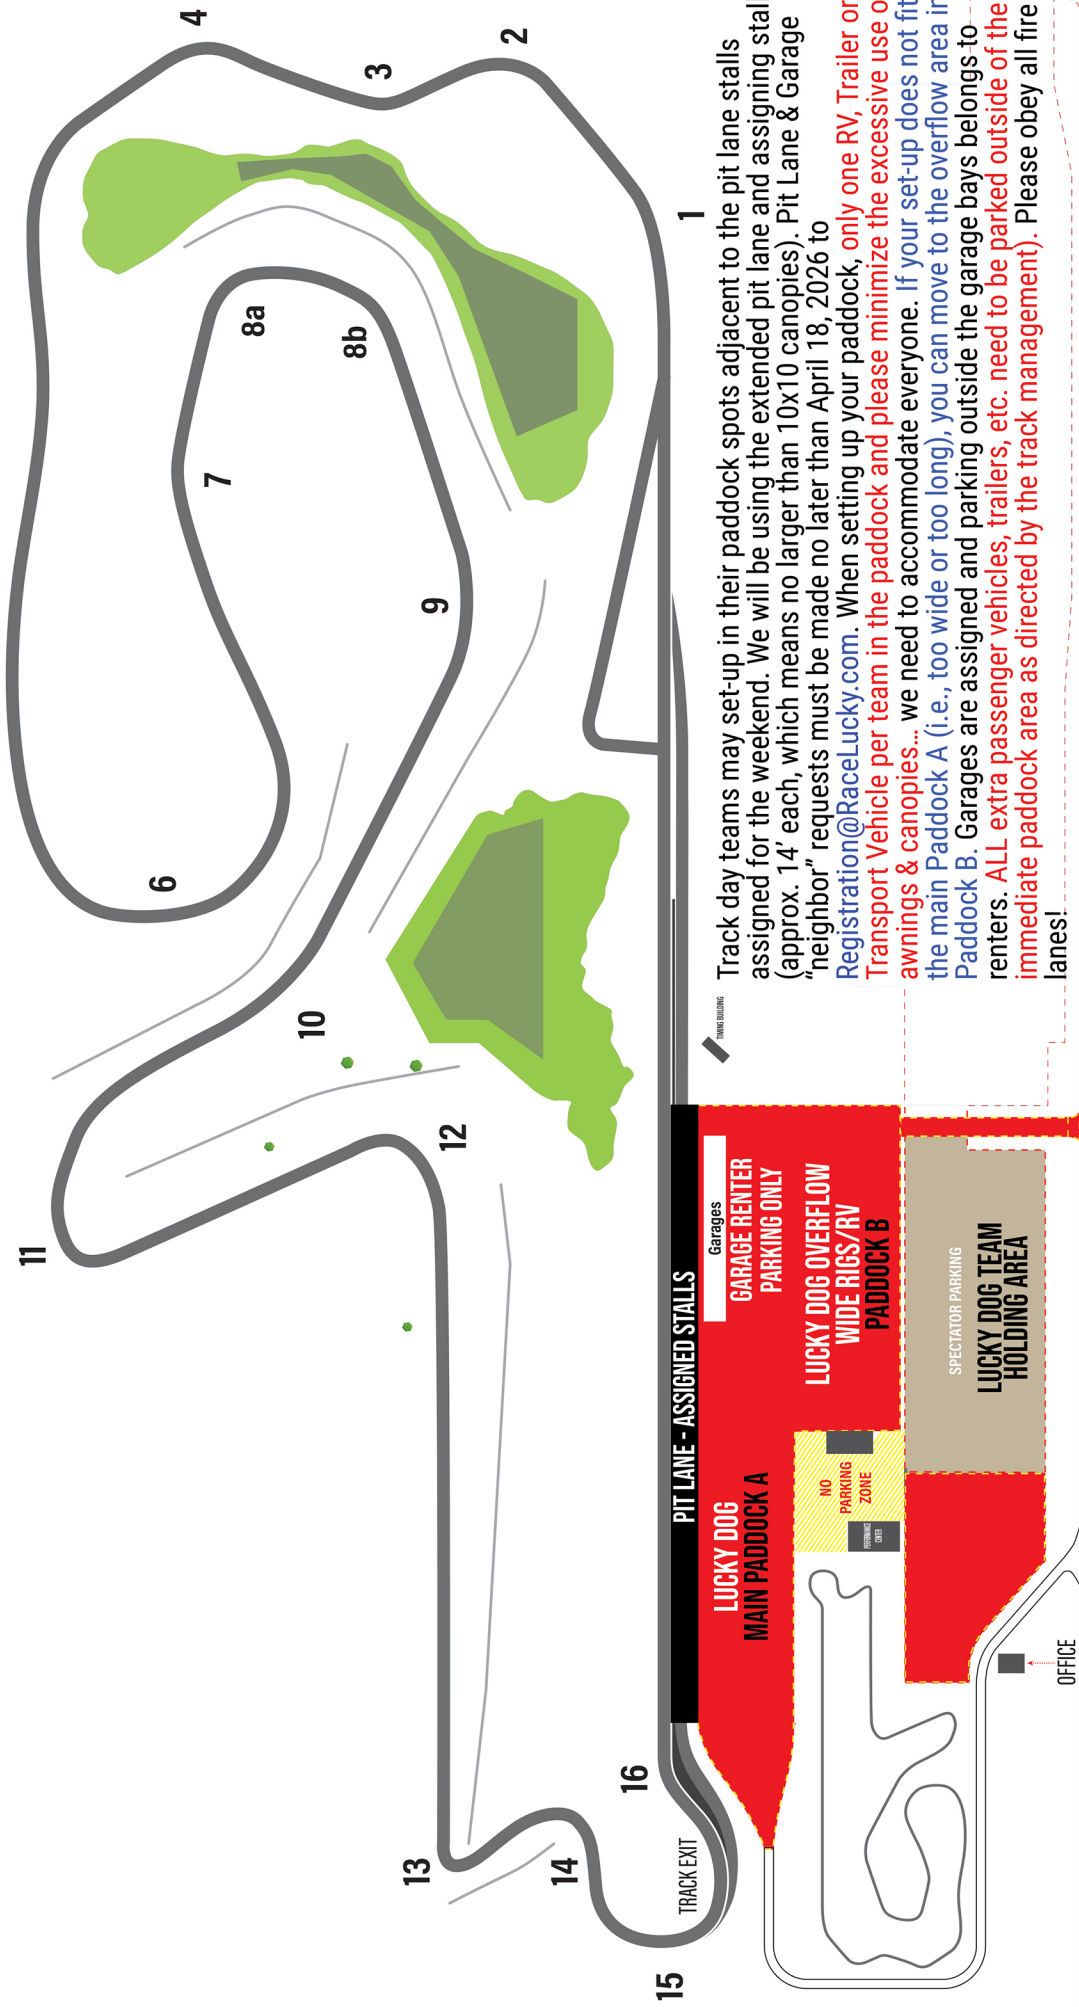

Track day teams may set-up in their paddock spots adjacent to the pit lane stalls assigned for the weekend. We will be using the extended pit lane and assigning stalls (approx. 14' each, which means no larger than 10x10 canopies). Pit Lane & Garage "neighbor" requests must be made no later than April 18, 2026 to Registration@RaceLucky.com. When setting up your paddock, **only one RV, Trailer or Transport Vehicle per team in the paddock and please minimize the excessive use of RV awnings & canopies...** we need to accommodate everyone. If your set-up does not fit in the main Paddock A (i.e., too wide or too long), you can move to the overflow area in Paddock B. Garages are assigned and parking outside the garage bays belongs to renters. **ALL extra passenger vehicles, trailers, etc. need to be parked outside of the immediate paddock area as directed by the track management.** Please obey all fire lanes!

LUCKY DOG ENTRANCE

Track Day teams may stay overnight in the GRAVEL HOLDING LOT OUTSIDE of the track on Thursday April 23, 2026 starting at 7pm & enter paddock on Friday at 7am.

NON-Track Day teams may enter after 4pm on Friday 4/24/26

TEAMS - DO NOT LINE UP ON W EELLS HILL RD